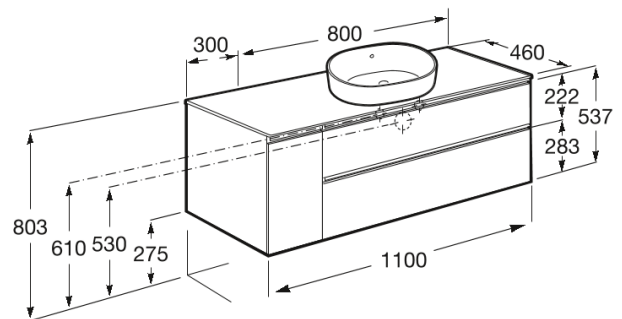

THE GAP

Vanity unit with 2 drawers and 1 door for right hand over countertop basin

DIMENSIONS

Length 1100 mm
 Width 460 mm
 Height 537 mm

COLOURS AND FINISHES

PRICE (VAT INCLUDED)

£1371.73

TECHNICAL DRAWINGS

FEATURES

- Basin position: Right
- Basin type: Bowl / On countertop
- Closing and opening system: Soft close drawers
- Door type: Hinged
- Doors and drawers combination: 1 door and 2 drawers
- Furniture configuration: Doors and drawers combination
- Installation type: Wall-hung, Wall-hung with legs
- Internal dividers
- Material: Chipboard
- Right hand opening
- Shelf material: Chipboard
- Tap position: Central
- Taphole configuration: No tapholes

BOUGHT TOGETHER FREQUENTLY

SQUARE - Countertop basin with tap hole

3270MM..0

ROUND - On Countertop basin with taphole

3270MK..0

SQUARE - Countertop basin

3270ML..0

ROUND - On Countertop basin